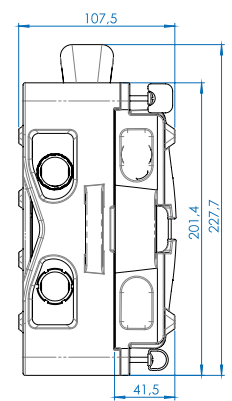

### FEATURES

	Unit	GO-SCAN 1510 XR
<b>GENERAL</b>		
Technology	-	CMOS Active Pixel
Pixel pitch	µm	49.5
Pixel capacity mode	#	1
Active area	mm/in	114 x 145 / 4.5 x 5.7
Active resolution	pxl	2304 x 2940
<b>BANDWIDTH</b>		
Data interface	-	GigE & Wi-Fi
ADC conversion	bits	14
Frame rate- 1x1 (GigE)	fps	up to 9*
<b>POWER CONSUMPTION</b>		
Power supply	-	Battery / Main*
Power consumption	W	15
Battery performance	-	Approx. 7 hours
<b>INTEGRATION</b>		
Dimension detector head	mm/in	238 x 154 x 25 / 9.4 x 6.0 x 1.0
Overall dimension (control box included)	mm/in	238 x 154 x 80 / 9.4 x 6.0 x 3.1
Detector head weight	[Kg] / [lb]	1.6 / 3.5
Overall weight (control box included)	Kg/lbs	3.5 / 7.7
<b>ENVIRONMENTAL</b>		
Operating temperature	°C/°F	-20, 50°C / -4, +122°F
Storage temperature	°C/°F	-20, 60°C / -4, +140°F
Humidity	% R.H.	20 to 80
X-ray energy range	kV	10 - 225
IP Range		IP65

### DRAWINGS