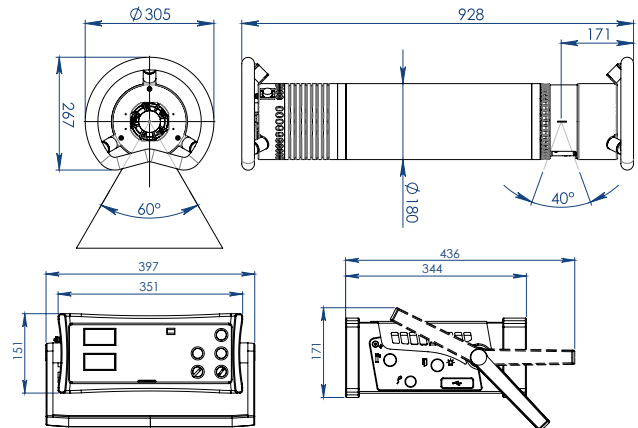

DRAWINGS

CDMX

Av. 517 No. 80, Col San Juan de Aragón 1a Sección, C.P. 07969, Alc. Gustavo A. Madero, México, CDMX.

(55) 5751 3787
(55) 5751 3767

Apodaca N.L.

Olimpia 1424 B Col. Nueva Lindavista, N.L. CP 67129

(81) 13672397
(81) 13574285

TELEDYNE ICM
Everywhereyoulook™

Part of the Teledyne Imaging Group